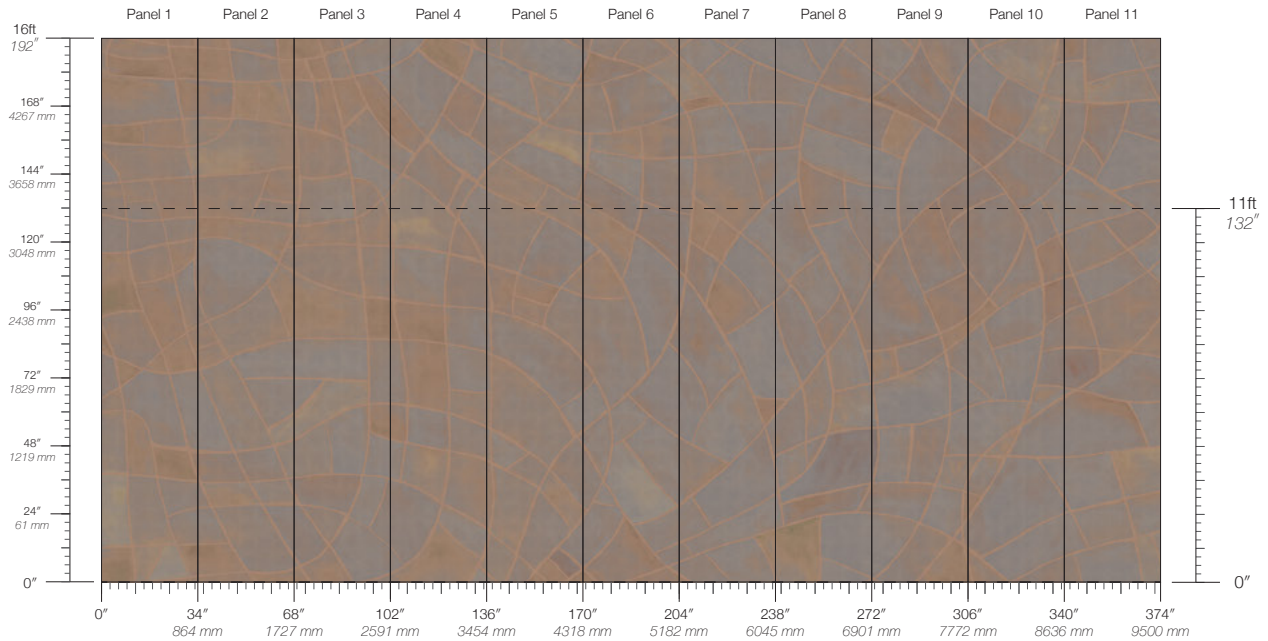

Tapestry Luminary

Suitable for residential and some commercial projects

COLOR
Luminary

STOCK
Made to order

REPEAT
Non-repeating

CONTACT
sales@calicowallpaper.com
+1 718 243 1705
57 Lispenard Street
New York, NY 10013 USA

ITEM
6303

MINIMUM
1 panel

LEAD TIME
4 weeks to print

CONTENT
Dutch Metal Leaf

MAINTENANCE
Water-based cleanser

ORIGIN
USA

DISCLAIMER
Panel maps represent mural artwork only. Reference the physical sample for color and texture.

PANEL WIDTH
34" / 864 mm trimmed

FLAMMABILITY
ASTM E84 Adhered Class A

DETAILS
Custom options available

PANEL HEIGHT
132" / 3353 mm standard
192" / 4877 mm extended

ENVIRONMENTAL
Formaldehyde Free,
Heavy Metal Free

PRICE
Available upon request